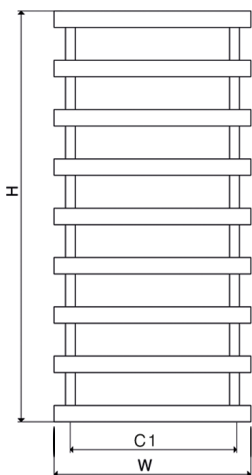

# ALDO

**Material**  
Mild Steel

**Stock Finishes**  
PLS SEE COLOUR  
KEY CHART - Click for Link

**Guarantee**  
5 Years

**Installation**  
Vertical

PRODUCT CODE	Height (mm) H	Width (mm) W	Sections n	Pipe Centers (mm) C1	Wall to pipe Centers A (mm)	Wall Distance D (mm)	Nett Weight (kg)	Water Content (lt)	Fuel Type	Heat Outputs	
										Watts	BTU
ALD 0500080006	800	500	6	440	69-84	110-125	5.1	-	C	521	1776
ALD 0500120009	1200	500	9	440	69-84	110-125	7.7	-	C	781	2663
ALD 0500160012	1600	500	12	440	69-84	110-125	10.2	-	C	1041	3551

Please add finishing code at the end of the product code

Code example : ALD 0500120009 **CHR**

Fuel type i.e

C: Central Heating  
E: Electrical Heating  
D: Dual Heating (C+E)

Please ask for details.

n = number of sections